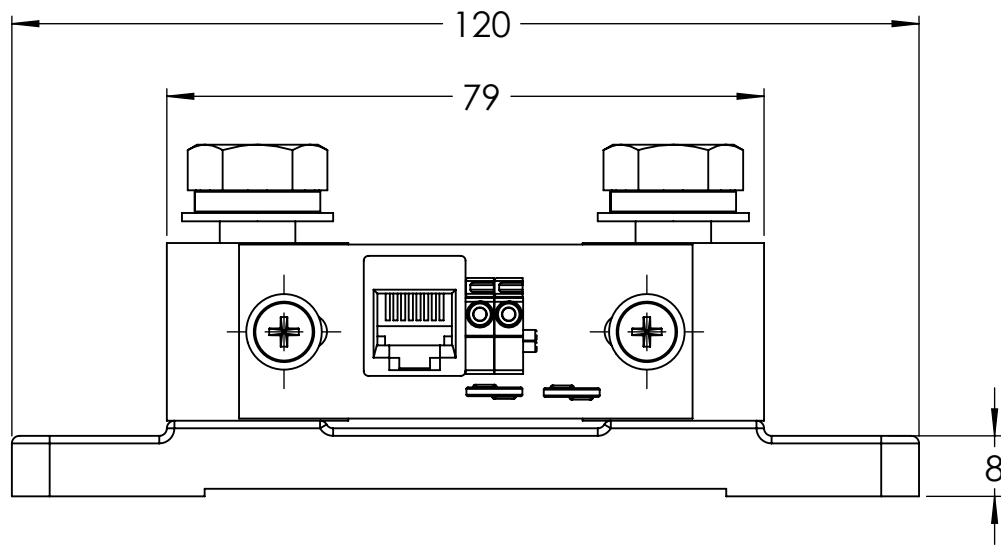

Dimension Drawing - Shunt (BMV)	
BAM030712000	Battery Monitor BMV-712 Smart
BAM030712000R	Battery Monitor BMV-712 Smart Retail
BAM010700000	Battery Monitor BMV-700
BAM020700000	Battery Monitor BMV-700
BAM010700000R	Battery Monitor BMV-700 Retail
BAM020700000R	Battery Monitor BMV-700 Retail
BAM010702000	Battery Monitor BMV-702
BAM010702000R	Battery Monitor BMV-702 Retail
BAM010702200	Battery Monitor BMV-702 BLACK
BAM010702200R	Battery Monitor BMV-702 BLACK Retail

Dimensions in mm

victron energy

BLUE POWER