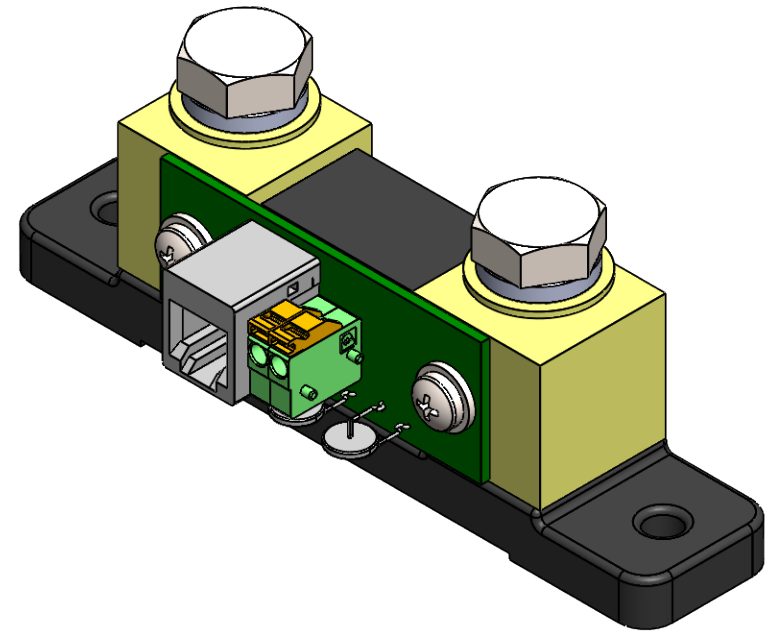

Dimension Drawing - Shunt (BMV)	
BAM030712000	Battery Monitor BMV-712 Smart
BAM030712000R	Battery Monitor BMV-712 Smart Retail
BAM010700000	Battery Monitor BMV-700
BAM020700000	Battery Monitor BMV-700
BAM010700000R	Battery Monitor BMV-700 Retail
BAM020700000R	Battery Monitor BMV-700 Retail
BAM010702000	Battery Monitor BMV-702
BAM010702000R	Battery Monitor BMV-702 Retail
BAM010702200	Battery Monitor BMV-702 BLACK
BAM010702200R	Battery Monitor BMV-702 BLACK Retail

Dimensions in mm

victron energy

BLUE POWER