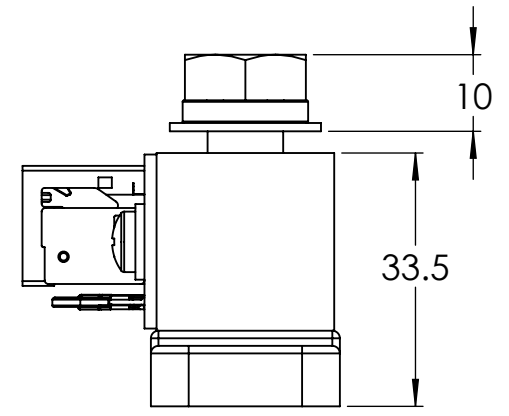

Dimension Drawing - Shunt (BMV)	
BAM030712000	Battery Monitor BMV-712 Smart
BAM030712000R	Battery Monitor BMV-712 Smart Retail
BAM010700000	Battery Monitor BMV-700
BAM020700000	Battery Monitor BMV-700
BAM010700000R	Battery Monitor BMV-700 Retail
BAM020700000R	Battery Monitor BMV-700 Retail
BAM010702000	Battery Monitor BMV-702
BAM010702000R	Battery Monitor BMV-702 Retail
BAM010702200	Battery Monitor BMV-702 BLACK
BAM010702200R	Battery Monitor BMV-702 BLACK Retail

Dimensions in mm

victron energy

BLUE POWER