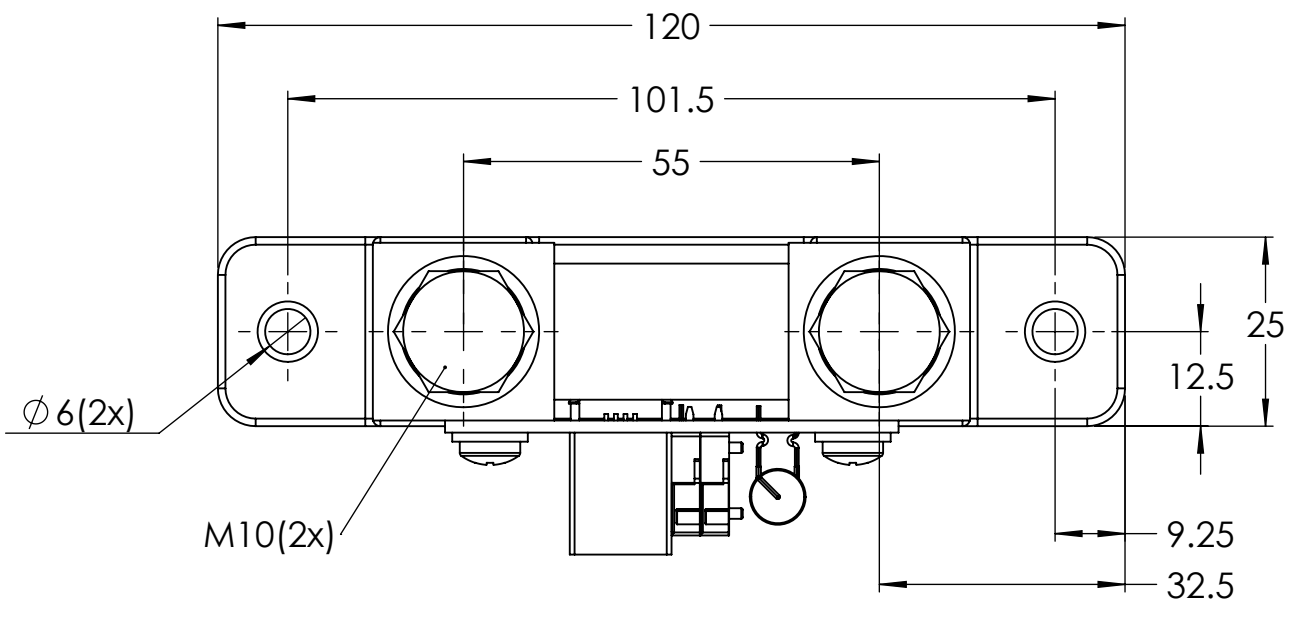

Dimension Drawing - Shunt (BMV)	
BAM030712000	Battery Monitor BMV-712 Smart
BAM030712000R	Battery Monitor BMV-712 Smart Retail
BAM010700000	Battery Monitor BMV-700
BAM020700000	Battery Monitor BMV-700
BAM010700000R	Battery Monitor BMV-700 Retail
BAM020700000R	Battery Monitor BMV-700 Retail
BAM010702000	Battery Monitor BMV-702
BAM010702000R	Battery Monitor BMV-702 Retail
BAM010702200	Battery Monitor BMV-702 BLACK
BAM010702200R	Battery Monitor BMV-702 BLACK Retail

Dimensions in mm

victron energy

BLUE POWER